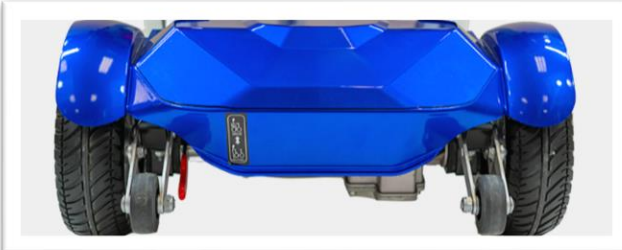

TRANSFORMER 2

TRANSFORMER 2 FOLDING SCOOTER

Remote
Operated

- Contemporary New Look
- Folds Compact & Portable
- Up to 13.5 Miles Per Charge
- Lightweight
- Easy to Carry
- 300lb Weight Capacity
- Remote Operated
- Ideal for Travel
- Fits in Most Vehicles
- Airline Approved Battery
- Front & Rear Suspension
- LED Headlight

Shown in Blue
Available in Four Colors

| Specifications | Transformer S3026 |
|---------------------------|---|
| Overall Length | 38" |
| Overall Width | 18" w/ Armrests |
| Tires | Front – 6x1.5" Rear – 7x2.36" |
| Maximum Speed | 3.75mph |
| Range | Up to 13.5 miles |
| Turning Circle | 55" |
| Weight (w/ battery) | 55lbs |
| Color | Red, Blue, Yellow, Black |
| Brake System | Intelligent Regenerative Electromagnetic Braking |
| Drive System | Rear Wheel Drive |
| Ground Clearance | 3 1/4 " |
| Weight Capacity | Up to 300lbs |
| Seat Width | 17" |
| Seat Height (from ground) | 22" |
| Battery | 24V10Ah Lithium Ion |
| Motor | 120W |
| Battery Charger | DC24V/2A |
| Folded Dimensions | 18" x 22" x 25" |